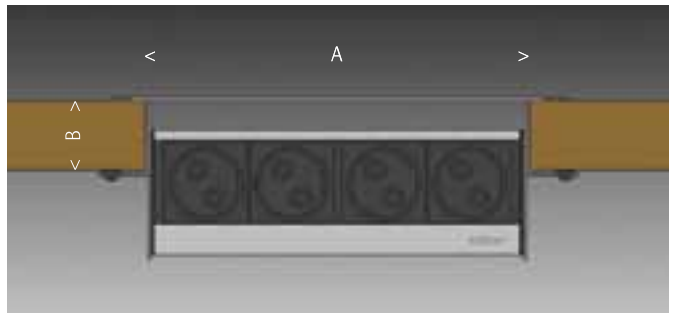

EVOLine®

the e-place design

EVOline® FlipTop

The principle.

Timeless design in solid
Stainless Steel.
International modules
power, data and multimedia,

freely customisable.
Connection opening
alternative as a brush
against dust or as

a rubber lip against moisture
(as EVOLine® FlipTop
Cuisine).

FlipTop Data
with brush

FlipTop Cuisine
with rubber lip

FlipTop SMALL
Mounting dimensions:
A = L x W 185 mm 157 mm
B = max. 19-35 mm

FlipTop MEDIUM
Mounting dimensions:
A = L x W 235 mm 157 mm
B = max. 19-50 mm

FlipTop LARGE
Mounting dimensions:
A = L x W 335 mm 157 mm
B = max. 19-50 mm

EVoline® FlipTop

Closing resistance of the cover adjustable.

Retrofit installation at any time.

Installation flush with the desktop.