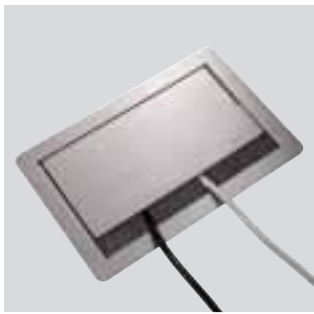

EVOLine®

the e-place design

EVOline® FlipTop

The principle.

Timeless design in solid
Stainless Steel.
International modules
power, data and multimedia,

freely customisable.
Connection opening
alternative as a brush
against dust or as

a rubber lip against moisture
(as EVOLine® FlipTop
Cuisine).

FlipTop Data
with brush

FlipTop Cuisine
with rubber lip

FlipTop SMALL
Mounting dimensions:
A = L x W 185 mm 157 mm
B = max. 19-35 mm

FlipTop MEDIUM
Mounting dimensions:
A = L x W 235 mm 157 mm
B = max. 19-50 mm

FlipTop LARGE
Mounting dimensions:
A = L x W 335 mm 157 mm
B = max. 19-50 mm

EVoline® FlipTop

Closing resistance of the cover adjustable.

Retrofit installation at any time.

Installation flush with the desktop.