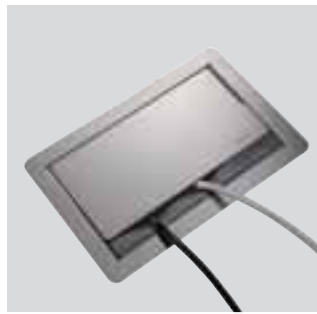

EVOLine®

the e-place design

EVOline® FlipTop

The principle.

Timeless design in solid
Stainless Steel.
International modules
power, data and multimedia,

freely customisable.
Connection opening
alternative as a brush
against dust or as

a rubber lip against moisture
(as EVOLine® FlipTop
Cuisine).

FlipTop Data
with brush

FlipTop Cuisine
with rubber lip

FlipTop SMALL
Mounting dimensions:
A = L x W 185 mm 157 mm
B = max. 19-35 mm

FlipTop MEDIUM
Mounting dimensions:
A = L x W 235 mm 157 mm
B = max. 19-50 mm

FlipTop LARGE
Mounting dimensions:
A = L x W 335 mm 157 mm
B = max. 19-50 mm

EVoline® FlipTop

Closing resistance of the cover adjustable.

Retrofit installation at any time.

Installation flush with the desktop.