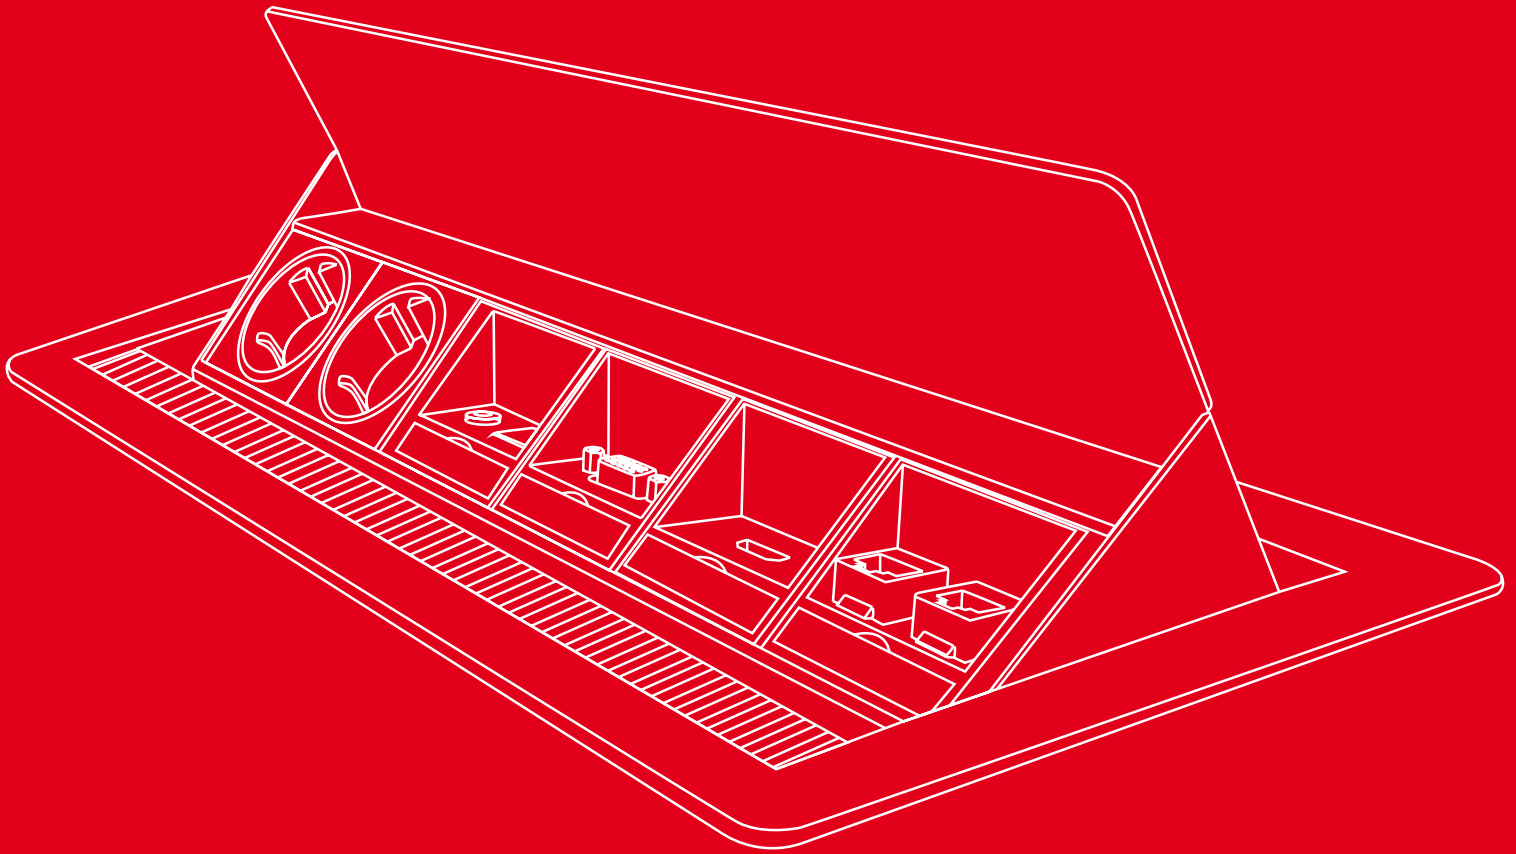

EVOLine®

the e-place design

EVOline® FlipTop

The principle.

Timeless design in solid
Stainless Steel.
International modules
power, data and multimedia,

freely customisable.
Connection opening
alternative as a brush
against dust or as

a rubber lip against moisture
(as EVOLine® FlipTop
Cuisine).

FlipTop Data
with brush

FlipTop Cuisine
with rubber lip

FlipTop SMALL
Mounting dimensions:
A = L x W 185 mm 157 mm
B = max. 19-35 mm

FlipTop MEDIUM
Mounting dimensions:
A = L x W 235 mm 157 mm
B = max. 19-50 mm

FlipTop LARGE
Mounting dimensions:
A = L x W 335 mm 157 mm
B = max. 19-50 mm

EVoline® FlipTop

Closing resistance of the cover adjustable.

Retrofit installation at any time.

Installation flush with the desktop.